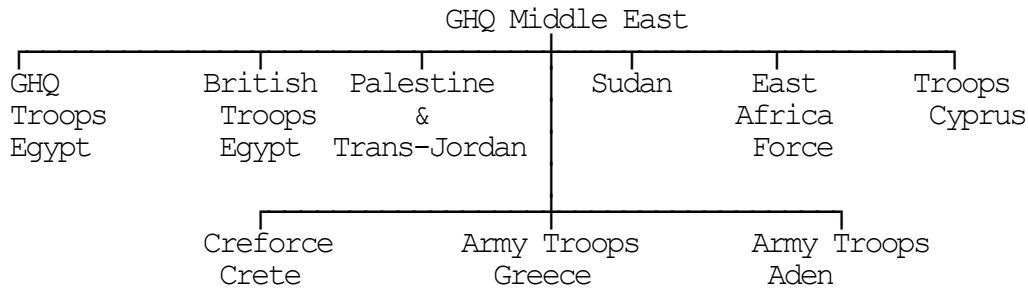

**British Troops in the Middle East**  
**31 January 1941**

Egypt

HQ British Troops Egypt (BTE)

In the Western Desert and Lybia

HQ 13th Corps

- 7th Armored Division
- 6th Austrian Division

Corps Troops

- 1st Royal Horse Artillery
- 10th Royal Tanks (dummy tanks formed by 1st Durham Light Infantry)
- 1st Royal Horse Artillery
- 3rd Royal Horse Artillery (AT), less "M" Battery
- 4th Royal Horse Artillery, less "C" Battery
- 104th Royal Horse Artillery
- 106th Royal Horse Artillery
- 107th Royal Horse Artillery, less 426 Battery
- 51st African Field Artillery
- 234th Battery, 68th Medium Regiment, RA
- 7th Medium Regiment, RA, less two batteries